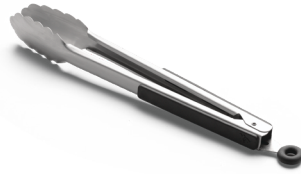

MODEL: BFSET6 | MP 2

SMASHED BURGER KIT

3-piece griddle smashburger kit

- Burger spatula
- Burger press
- Melting dome
- Stainless-steel construction
- Soft-touch handles
- Dishwasher safe on top rack

BGSET3 | MP 2

GRIDDLE SCRAPER

Heavy-duty 5 in. griddle scraper

- Beveled edge
- Stainless Steel construction
- Soft-touch handle
- Hang loop
- Dishwasher safe on top rack

MODEL: FTS10 | MP 24

GRILLING TONGS

Classic 14 in. grilling tongs

- Easy-locking mechanism
- Scalloped edge easily grips food
- Stainless-steel construction
- Soft-touch grips
- Hang loop
- Dishwasher safe on top rack

MODEL: TONG14 | MP 24

SPATULA SET

2-piece metal spatula set