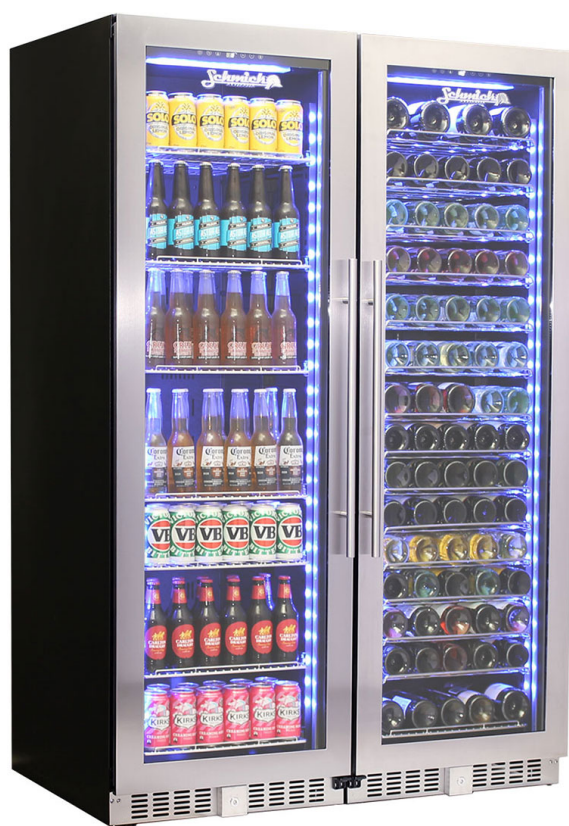

**MODEL:**  
**BD425-Combo**

**QUICK INFO**

A stylish reliable upright quiet running glass door matching beer and wine fridge with quality brand name parts and plenty of features. The slimline door frame and soft blue LED lighting makes it a real showpiece for any entertaining area.

1 x Beer and 1 x matching wine fridge - lockable doors, triple glazed LOW E glass helps prevent condensation and an electronic touch button control. The sliding rubber wine bottle saddles allow every size wine bottle to fit with ease, a great feature.

The shelving can interchange beer and wine and also can be moved up/down, giving you plenty of storage options.

**PARTS AND ENERGY INFO**

- 12Volt Fans
- Cyclopentane foaming
- LED lighting
- LOW E glass
- R600 100% ozone safe gas
- Triple Glazing
- 304 Stainless
- Meanwell Brand Transformers
- Noctua Silent and Quiet Fans
- Transformer From Taiwan

**SPECIFICATIONS**

Capacity (litres)	405
Holds (cans)	360
Noise Level	43
Consumption	3.40Kwh/24Hrs
Unit dimensions (WxDxH)	1200 x 695 x 1800
Lockable	Yes
Gross weight	238 kg

\*\*Specifications and price of this product may change at any time  
\*\*For more information about this product please call us or visit our website.